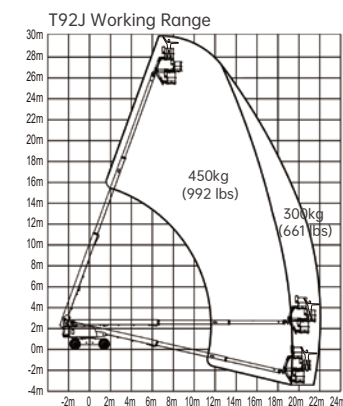

PRODUCTIVITY

Max. Platform Occupants	3	
Platform Capacity (unrestricted)	300kg	661 lbs
Platform Capacity (restricted)	450kg	992 lbs
Turntable Rotation	360°Continuous	
Drive Speed-Stowed	4.8km/h	3mph
Drive Speed-Raised	0.8km/h	0.5mph
Gradeability	45%	45%
Max. Wind Speed	12.5m/s	28mph
Turning Radius-Inside	3.66m	12'
Turning Radius-Outside	6.55m	21'6"
Max.Slope	4.5°/4.5°	4.5°/4.5°
Tire Type	RT Foam-filled	
Tire Size	18-625	18-625

POWER

Power	Deutz / Kubota	
Fuel Tank Capacity	100L	26.4gal

HYDRAULIC SYSTEM

Hydraulic Oil Volume	180L	47.5gal

WEIGHT

Machine Weight (CE/ANSI)	18700kg	41226 lbs

STANDARD FEATURES

Proportional control	Emergency stop button
Horn/Hour meter	Auto-leveling platform
Platform control cover	Anti-collision protection
Flashing beacons	Over-tilt protection system
Cylinder bellows	Overload sensing system
Platform tool box	Intelligent diagnostic system
Oscillating axle	Descent alarm with flashing beacon
Telematics connector	RT Foam-filled tires

OPTIONAL

Telematics	Foam-filled non-marking tires
Glazier kit	Half-height mesh platform
Auxiliary rail	AC power to platform
Hydraulic generator kit	3.5kw Hydraulic generator
Hydraulic oil radiator	Biodegradable hydraulic oil
Cold weather package	

Please contact LGMG or a local dealer for more details.

LGMG reserves the right to change technical data without prior notice. All photos and pictures in this brochure are for promotional purposes only.

LINGONG HEAVY MACHINERY CO., LTD.

Address: No. 2676, Kejia Road, Jinan, Shandong, China
Email: sales@lmgm.com.cn Tel: +86 531 6787 9283

LGMG Europe B.V.

Address: Donker Duyvisweg 301, 3316 BL Dordrecht, The Netherlands
Email: sales@lmgmeurope.com Tel: +31 850 642 777

LGMG North America Inc.

Address: 4105 Live Oak Drive, Suite 100, The Colony, Texas 75056 United States
Email: sales@lmgmna.com Tel: +1 833 288 5464

www.lmgmlifts.com

LGMG
RELIABILITY IN ACTION