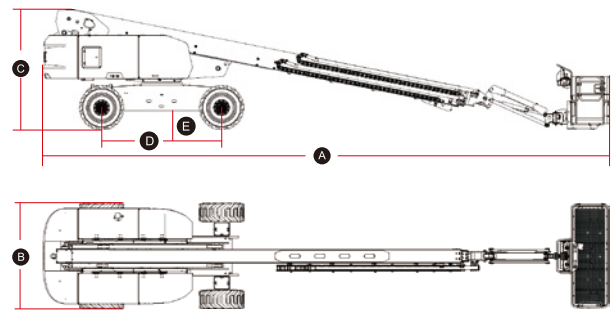

PRODUCTIVITY

Max. Platform Occupants	3	
Platform Capacity (unrestricted)	300kg	661 lbs
Platform Capacity (restricted)	450kg	992 lbs
Turntable Rotation	360°Continuous	
Drive Speed-Stowed	4.8km/h	3mph
Drive Speed-Raised	0.8km/h	0.5mph
Gradeability	45%	45%
Max. Wind Speed	12.5m/s	28mph
Turning Radius-Inside	3.66m	12'
Turning Radius-Outside	6.55m	21'6"
Max.Slope	4.5°/4.5°	4.5°/4.5°
Tire Type	RT Foam-filled	
Tire Size	18-625	18-625

POWER

Power	Deutz / Kubota	
Fuel Tank Capacity	100L	26.4gal

HYDRAULIC SYSTEM

Hydraulic Oil Volume	180L	47.5gal

WEIGHT

Machine Weight (CE/ANSI)	18700kg	41226 lbs

STANDARD FEATURES

Proportional control	Emergency stop button
Horn/Hour meter	Auto-leveling platform
Platform control cover	Anti-collision protection
Flashing beacons	Over-tilt protection system
Cylinder bellows	Overload sensing system
Platform tool box	Intelligent diagnostic system
Oscillating axle	Descent alarm with flashing beacon
Telematics connector	RT Foam-filled tires

OPTIONAL

Telematics	Foam-filled non-marking tires
Glazier kit	Half-height mesh platform
Auxiliary rail	AC power to platform
Hydraulic generator kit	3.5kw Hydraulic generator
Hydraulic oil radiator	Biodegradable hydraulic oil
Cold weather package	

Please contact LGMG or a local dealer for more details.

LGMG reserves the right to change technical data without prior notice. All photos and pictures in this brochure are for promotional purposes only.

LINGONG HEAVY MACHINERY CO., LTD.

Address: No. 2676, Kejia Road, Jinan, Shandong, China
Email: sales@lmgm.com.cn Tel: +86 531 6787 9283

LGMG Europe B.V.

Address: Donker Duyvisweg 301, 3316 BL Dordrecht, The Netherlands
Email: sales@lmgmeurope.com Tel: +31 850 642 777

LGMG North America Inc.

Address: 4105 Live Oak Drive, Suite 100, The Colony, Texas 75056 United States
Email: sales@lmgmna.com Tel: +1 833 288 5464

www.lmgmlifts.com

LGMG
RELIABILITY IN ACTION